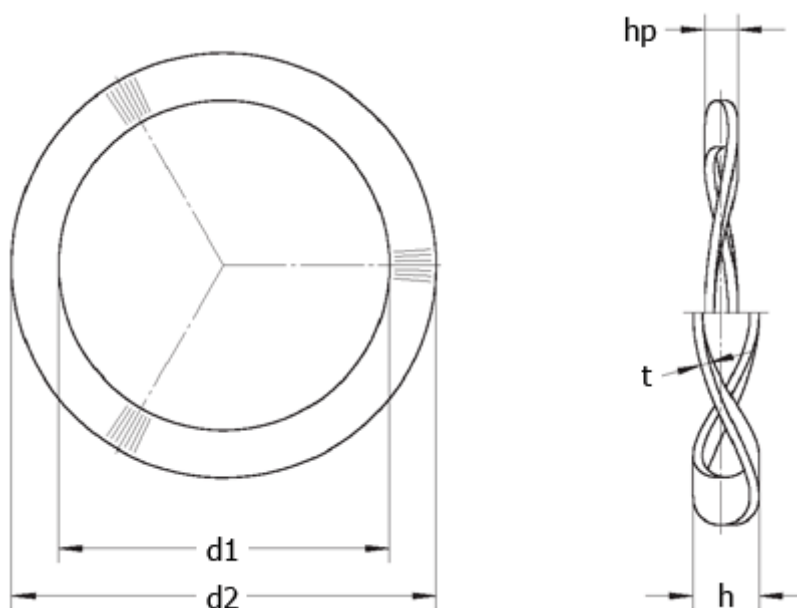

# Data Sheet

Article number: 22013712

Description: Wave washer L&M 99x89x0,6 K2  
for bearing : 6013, 6211, 6309, 6407, 16013

## Measures

d1 = 88.40  
d2 = 97.80  
F (N) at  $hp$  = 400.0  
For bearing = 6013, 6211, 6309, 6407, 16013  
h = 4.1  
 $hp$  = 1.75  
t = 0.60  
Waves = 6

Weight (kg) / 100 pcs = 0.648